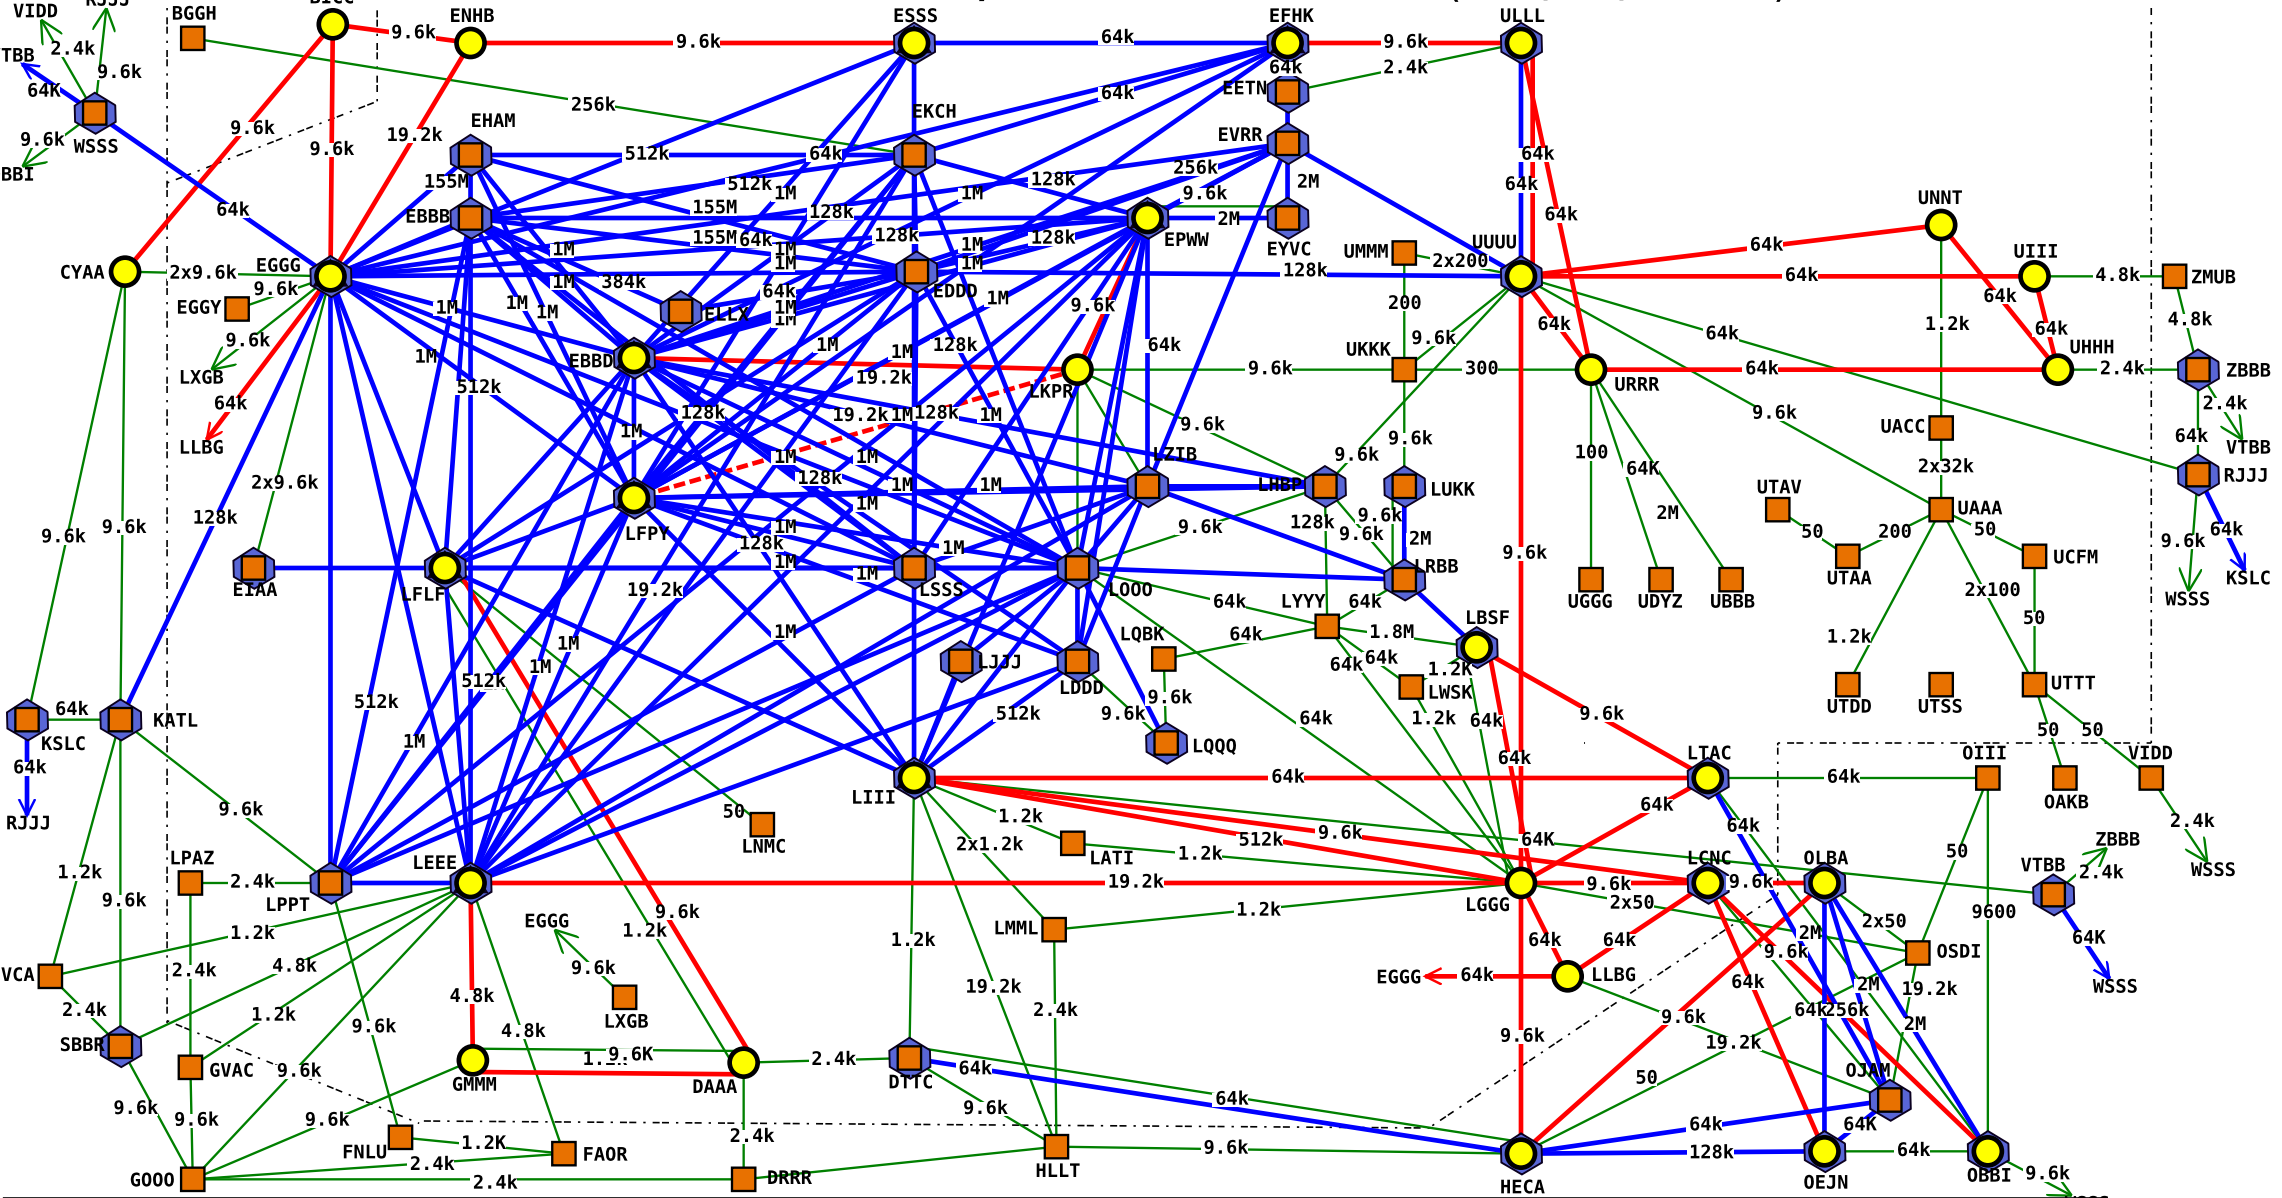

EUR/NAT COM Chart (27/04/2017)

- | | | | |
|---|---|--|--|
|  CIDIN/AFTN COM Centre |  9.6k CIDIN Link with Line Speed |  9.6k AMHS-EUROCONTROL/NM Link with Line Speed |  9.6k AMHS Link with Line Speed |
|  AFTN COM Centre |  9.6k AFTN Link with Line Speed |  9.6k CIDIN-EUROCONTROL/NM Link with Line Speed |  Path |
|  AMHS COM Centre |  Fully Meshed Island | | |